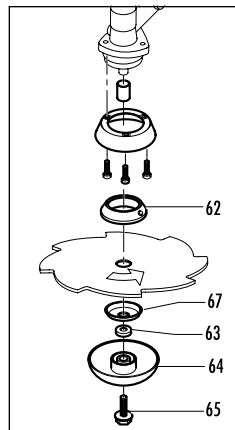

brand	PARTNER

date	APR/03	SHEET 3/4

Model	Prefix
B462X	01

Product number
953900398

FIGURE 2