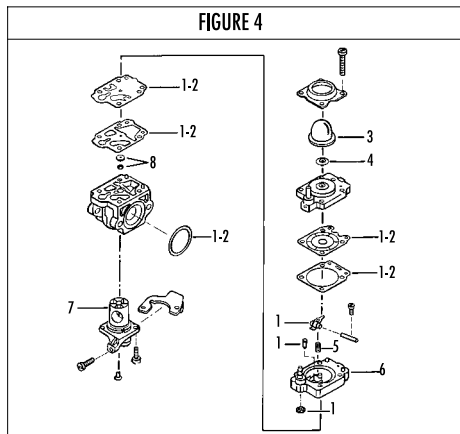

brand	PARTNER

date	APR/03	SHEET 1/4

Model	Prefix
B 462X	01

Product number
953900398

FIGURE 1