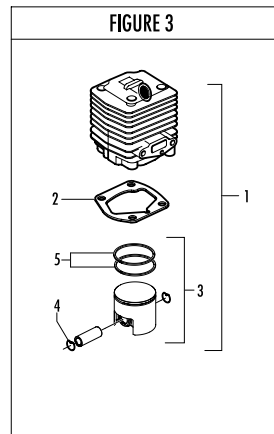

brand	PARTNER

date	APR/03	SHEET 1/4

Model	Prefix
B 462X	01

Product number
953900398

FIGURE 1