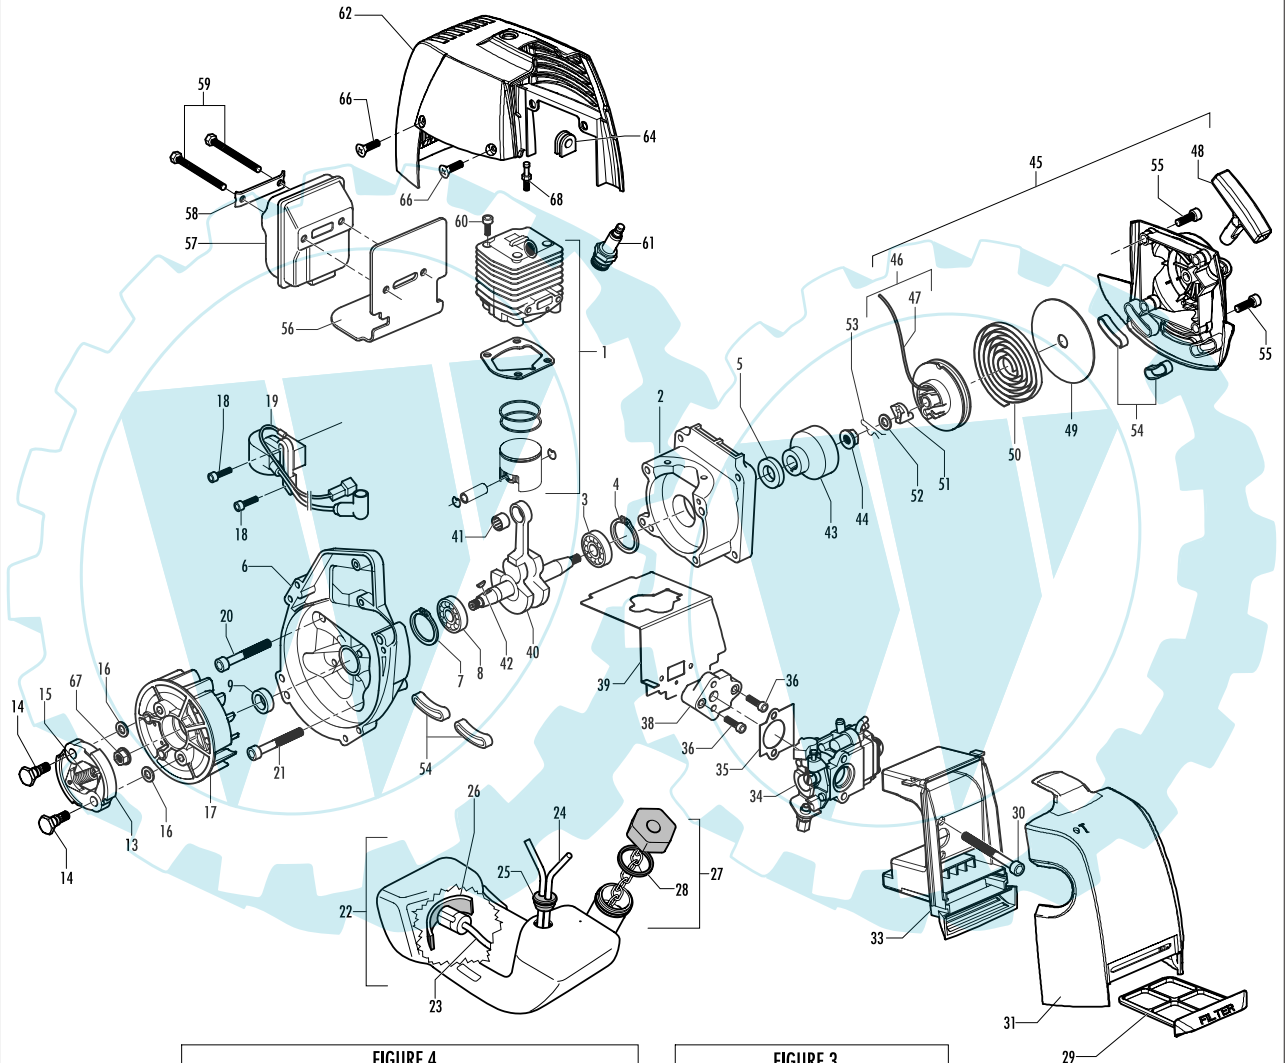

brand	PARTNER

date	APR/03	SHEET 1/4

Model	Prefix
B 462X	01

Product number
953900398

FIGURE 1