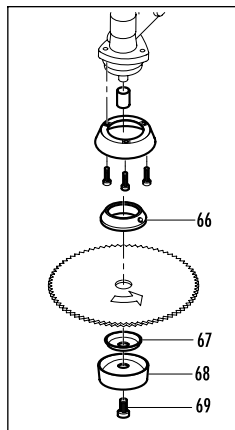

brand	PARTNER

date	APR/03	SHEET 3/4

Model	Prefix
B462X	01

Product number
953900398

FIGURE 2