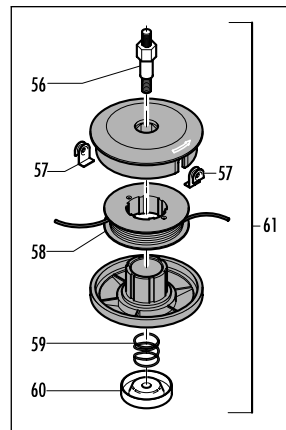

brand	PARTNER

date	APR/03	SHEET 3/4

Model	Prefix
B462X	01

Product number
953900398

FIGURE 2