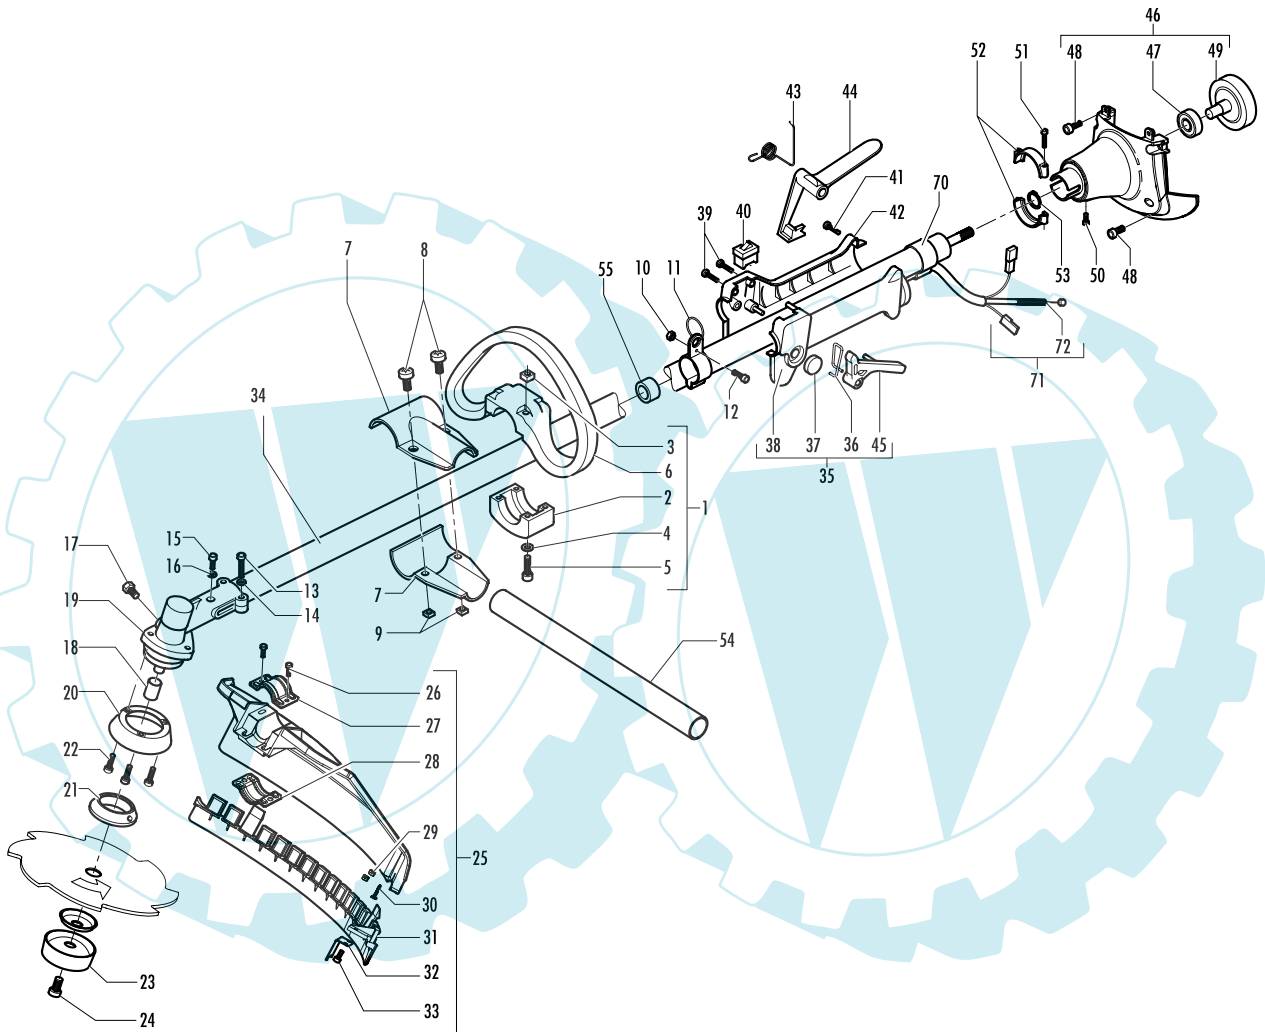

brand	PARTNER

date	APR/03	SHEET 3/4

Model	Prefix
B462X	01

Product number
953900398

FIGURE 2